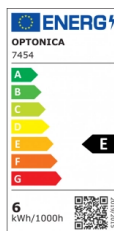

OPTONICA

LED Wall Light White Body Square

Power **Light color**

- 6W

Neutral white

Stamps

Technical Specification

Catalog Number	7454
Brand	Optonica
Product Code	WL6-A1
Power	6W
Energy Consumption	6 kWh/1000h
Input voltage	AC220-240V
Flux	660 lm
FLUX per watt	110lm/W
IP	54
Dimmable	No
Correlated Color Temperature	4000K
Light Color	Neutral white
Wattage Equivalent	44W
EAN Code	3800156674547
Energy Efficiency Label	E
Beam angle	Adjustable 0°-90°

Power Factor	0.9
On/Off Cycles	25 000x
Instant On	0.1s
Material	Aluminium
Operating Frequency	50-60 Hz
Temperature	-20°C / +40°C
Life span	25 000 Hours
Color Code	840
Body Color	White
LED Type	Epistar
Lumen maintenance at end of service life	70%
Size of product	100x100x100 mm
Size of package	115x115x115 mm
Items per pack	1
Items per box	20
Color Of The Shell	White
Gross weight	0,660 kg
Net weight	0,600 kg