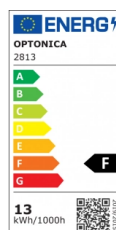

OPTONICA

LED Surface Ceiling 120°

Power **Light color**

- 13W

Neutral white

Stamps

Technical Specification

Catalog Number	2813
Brand	Optonica
Product Code	DL13-A1
Power	13W
Energy Consumption	13 kWh/1000h
Input voltage	AC220-240V
Flux	1050 lm
FLUX per watt	80lm/W
IP	65
Dimmable	No
Correlated Color Temperature	4500K
Light Color	Neutral white
Wattage Equivalent	70W
EAN Code	3800156628137
Energy Efficiency Label	F
Beam angle	120°

Power Factor	0.9
On/Off Cycles	25 000x
Instant On	0.1s
Material	Plastic
Operating Frequency	50-60 Hz
Temperature	-20°C / +40°C
Ra ≥	80
Life span	25 000 Hours
Color Code	845
Body Color	White
Lumen maintenance at end of service life	70%
Size of product	φ320x113 mm
Size of package	325x330x110 mm
Items per pack	1
Items per box	10
Color Of The Shell	White
Gross weight	0,805 kg
Net weight	0,609 kg