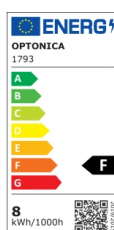

OPTONICA

LED Bulb E27 MS200 Golden Glass Dimmable

Power   **Light color**

• 8W

Warm white

Stamps