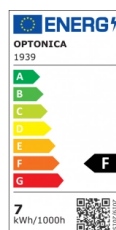

Stamps

Technical Specification