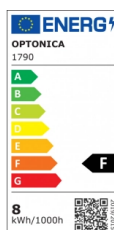

OPTONICA

LED Bulb E27 PS160 Golden Glass Dimmable

Power   **Light color**

• 8W

Warm white

Stamps