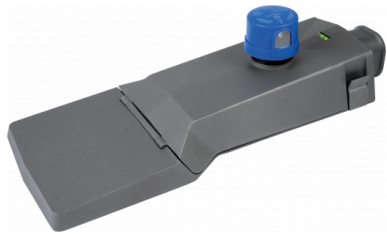

OPTONICA

LED Street Light With NEMA Socket And Photocell Bridgelux3030 Dimmable

Power **Light color**

- 75W

White light

Stamps

Technical Specification

Catalog Number	9194
Brand	Optonica
Product Code	SL75-A4
Socket	NEMA
Power	75W
Energy Consumption	75 kWh/1000h
Input voltage	AC100-240V
Flux	10500 lm
FLUX per watt	140lm/W
IP	66
Dimmable	Yes
Correlated Color Temperature	6000K
Light Color	White light
EAN Code	3800156691940

Energy Efficiency Label	C
Beam angle	120°
Hole Size	Ø65 mm
Power Factor	0.95
On/Off Cycles	35 000x
Instant On	0.1s
Material	Aluminium
Operating Frequency	50-60 Hz
Temperature	-20°C / +40°C
Ra ≥	70
Life span	50 000 Hours
Color Code	857
LED Type	Bridgelux
Lumen maintenance at end of service life	70%
Size of product	545x245x180 mm
Size of package	580x280x200 mm
Items per pack	1
Items per box	1