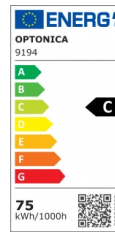

OPTONICA

LED Street Light With NEMA Socket And Photocell Bridgelux3030 Dimmable

Power **Light color**

- 75W

White light

Stamps

Technical Specification

Catalog Number	9194
Brand	Optonica
Product Code	SL75-A4
Socket	NEMA
Power	75W
Energy Consumption	75 kWh/1000h
Input voltage	AC100-240V
Flux	10500 lm
FLUX per watt	140lm/W
IP	66
Dimmable	Yes
Correlated Color Temperature	6000K
Light Color	White light
EAN Code	3800156691940

Energy Efficiency Label	C
Beam angle	120°
Hole Size	Ø65 mm
Power Factor	0.95
On/Off Cycles	35 000x
Instant On	0.1s
Material	Aluminium
Operating Frequency	50-60 Hz
Temperature	-20°C / +40°C
Ra ≥	70
Life span	50 000 Hours
Color Code	857
LED Type	Bridgelux
Lumen maintenance at end of service life	70%
Size of product	545x245x180 mm
Size of package	580x280x200 mm
Items per pack	1
Items per box	1