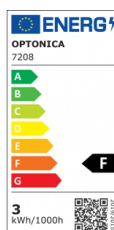

OPTONICA

LED Emergency Light 3 Hours Emergency Mode

Power **Light color**

- 3W

White light

Stamps

Technical Specification

Catalog Number	7208
Brand	Optonica
Product Code	WW1-A2
Power	3W
Energy Consumption	3 kWh/1000h
Input voltage	AC220-240V
Flux	280 lm
FLUX per watt	70lm/W
IP	20
Dimmable	No
Correlated Color Temperature	6000K
Light Color	White light
EAN Code	3800156672086
Energy Efficiency Label	F
Instant On	0.1s
Material	Plastic

Operating Frequency	50-60 Hz
Temperature	-20°C / +40°C
Ra ≥	80
Life span	25 000 Hours
Color Code	860
Body Color	White
LED Type	SMD
Mount Type	Outer Installation
Lumen maintenance at end of service life	70%
Size of product	285x270x70 mm
Size of package	295x280x80 mm
Items per pack	1
Items per box	5
Battery life	3 Hours
Light Source	2x3pcs SMD LED
Color Of The Shell	White
Emergency Mode	3-hours Emergency Duration
Range	20m