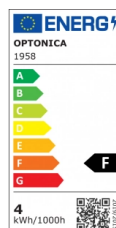

OPTONICA

Spot LED GU10 50° COB Blanc

Puissance

- 4W

Couleur de lumière

Lumière neutre

Stamps

Technical Specification

Reference catalogue	1958
Brand	Optonica
Product Code	SP4-A2
Socket	GU10
Power	4W
Energy Consumption	4 kWh/1000h
Input voltage	AC220-240V
Flux	320 lm
FLUX per watt	80lm/W
IP	20
Dimmable	No
Correlated Color Temperature	4500K
Light Color	Lumière neutre
Wattage Equivalent	25W
EAN Code	3800156619586
Energy Efficiency Label	F

Beam angle	50°
Power Factor	0.5
On/Off Cycles	25 000x
Instant On	0.1s
Material	ALU+PC
Operating Frequency	50-60 Hz
Temperature	-20°C / +40°C
Life span	25 000 Hours
Color Code	845
LED Type	COB
Lumen maintenance at end of service life	70%
Size of product	φ50x55 mm
Size of package	70x55x55 mm
Items per pack	1
Items per box	100
Color Of The Shell	White
Gross weight	0,060 kg
Net weight	0,050 kg