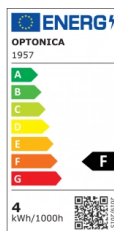

## LED Spot GU10 50° COB White

**Power**   **Light color**

- 4W

White light

# Technical Specification

<b>Catalog Number</b>	1957
<b>Brand</b>	Optonica
<b>Product Code</b>	SP4-A2
<b>Socket</b>	GU10
<b>Power</b>	4W
<b>Energy Consumption</b>	4 kWh/1000h
<b>Input voltage</b>	AC220-240V
<b>Flux</b>	320 lm
<b>FLUX per watt</b>	80lm/W
<b>IP</b>	20
<b>Dimmable</b>	No
<b>Correlated Color Temperature</b>	6000K
<b>Light Color</b>	White light
<b>Wattage Equivalent</b>	25W
<b>EAN Code</b>	3800156619579
<b>Energy Efficiency Label</b>	F

<b>Beam angle</b>	50°
<b>Power Factor</b>	0.5
<b>On/Off Cycles</b>	25 000x
<b>Instant On</b>	0.1s
<b>Material</b>	ALU+PC
<b>Operating Frequency</b>	50-60 Hz
<b>Temperature</b>	-20°C / +40°C
<b>Life span</b>	25 000 Hours
<b>Color Code</b>	860
<b>LED Type</b>	COB
<b>Lumen maintenance at end of service life</b>	70%
<b>Size of product</b>	φ50x55 mm
<b>Size of package</b>	70x55x55 mm
<b>Items per pack</b>	1
<b>Items per box</b>	100
<b>Color Of The Shell</b>	White
<b>Gross weight</b>	0,060 kg
<b>Net weight</b>	0,050 kg