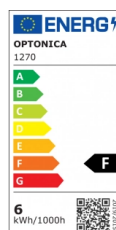

OPTONICA

LED Spot GU10 50° COB

Power   **Light color**

- 6W

Neutral white

Stamps