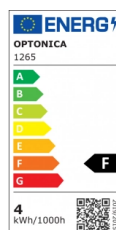

## LED Spot GU10 50° COB

**Power**   **Light color**

- 4W

Warm white

# Technical Specification

<b>Catalog Number</b>	1265
<b>Brand</b>	Optonica
<b>Product Code</b>	SP4-A2
<b>Socket</b>	GU10
<b>Power</b>	4W
<b>Energy Consumption</b>	4 kWh/1000h
<b>Input voltage</b>	AC220-240V
<b>Flux</b>	320 lm
<b>FLUX per watt</b>	80lm/W
<b>IP</b>	20
<b>Dimmable</b>	No
<b>Correlated Color Temperature</b>	2700K
<b>Light Color</b>	Warm white
<b>Wattage Equivalent</b>	35W
<b>EAN Code</b>	3800156612655
<b>Energy Efficiency Label</b>	F

<b>Beam angle</b>	50°
<b>Power Factor</b>	0.5
<b>On/Off Cycles</b>	25 000x
<b>Instant On</b>	0.1s
<b>Material</b>	Aluminium
<b>Operating Frequency</b>	50-60 Hz
<b>Temperature</b>	-20°C / +40°C
<b>Life span</b>	25 000 Hours
<b>Color Code</b>	827
<b>Body Color</b>	Silver
<b>LED Type</b>	COB
<b>Lumen maintenance at end of service life</b>	70%
<b>Size of product</b>	φ50x55 mm
<b>Size of package</b>	70x55x55 mm
<b>Items per pack</b>	1
<b>Items per box</b>	100
<b>Color Of The Shell</b>	Silver
<b>Gross weight</b>	0,060 kg