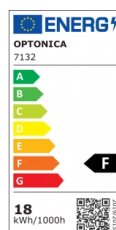

OPTONICA

LED Wall Washer

Power Light color

- 18W

Warm white

Stamps

Technical Specification

Catalog Number	7132
Brand	Optonica
Product Code	WW18-A1
Power	18W
Energy Consumption	18 kWh/1000h
Input voltage	AC220-240V
Flux	1400 lm
FLUX per watt	78lm/W
IP	65
Dimmable	No
Correlated Color Temperature	2700K
Light Color	Warm white
EAN Code	3800156671324
Energy Efficiency Label	F
Beam angle	30°
Power Factor	0.5
Power LED	18W
On/Off Cycles	25 000x

Instant On	0.2s
Material	Aluminium
Operating Frequency	50-60 Hz
Temperature	-20°C / +40°C
Ra ≥	80
Life span	25 000 Hours
Color Code	827
Lumen maintenance at end of service life	70%
Size of product	1000x30x25 mm
Size of package	1006x63x43 mm
Items per pack	1
Items per box	20
Gross weight	0,830 kg
Net weight	0,723 kg
Warranty	2 Years