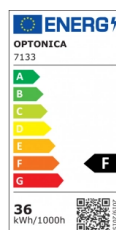

OPTONICA

LED Wall Washer

Power **Light color**

- 36W

Warm white

Stamps

Technical Specification

Catalog Number	7133
Brand	Optonica
Product Code	WW36-A1
Power	36W
Energy Consumption	36 kWh/1000h
Input voltage	AC220-240V
Flux	2800 lm
FLUX per watt	78lm/W
IP	65
Dimmable	No
Correlated Color Temperature	2700K
Light Color	Warm white
EAN Code	3800156671331
Energy Efficiency Label	F
Beam angle	30°
Power Factor	0.5
Power LED	36W
On/Off Cycles	25 000x

Instant On	0.2s
Material	Aluminium
Operating Frequency	50-60 Hz
Temperature	-20°C / +40°C
Ra ≥	80
Life span	25 000 Hours
Color Code	827
Lumen maintenance at end of service life	70%
Size of product	1000x30x25 mm
Size of package	106x63x43 mm
Items per pack	1
Items per box	20
Gross weight	0,810 kg
Net weight	0,715 kg
Warranty	2 Years