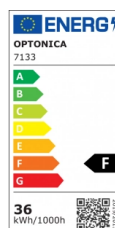

OPTONICA

LED Wall Washer

Power **Light color**

• 36W

Warm white

Stamps

Technical Specification

Catalog Number	7133
Brand	Optonica
Product Code	WW36-A1
Power	36W
Energy Consumption	36 kWh/1000h
Input voltage	AC220-240V
Flux	2800 lm
FLUX per watt	78lm/W
IP	65
Dimmable	No
Correlated Color Temperature	2700K
Light Color	Warm white
EAN Code	3800156671331
Energy Efficiency Label	F
Beam angle	30°
Power Factor	0.5
Power LED	36W
On/Off Cycles	25 000x

Instant On	0.2s
Material	Aluminium
Operating Frequency	50-60 Hz
Temperature	-20°C / +40°C
Ra ≥	80
Life span	25 000 Hours
Color Code	827
Lumen maintenance at end of service life	70%
Size of product	1000x30x25 mm
Size of package	106x63x43 mm
Items per pack	1
Items per box	20
Gross weight	0,810 kg
Net weight	0,715 kg
Warranty	2 Years