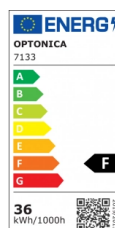

OPTONICA

LED Wall Washer

Power Light color

- 36W

Warm white

Stamps

Technical Specification

Catalog Number	7133
Brand	Optonica
Product Code	WW36-A1
Power	36W
Energy Consumption	36 kWh/1000h
Input voltage	AC220-240V
Flux	2800 lm
FLUX per watt	78lm/W
IP	65
Dimmable	No
Correlated Color Temperature	2700K
Light Color	Warm white
EAN Code	3800156671331
Energy Efficiency Label	F
Beam angle	30°
Power Factor	0.5
Power LED	36W
On/Off Cycles	25 000x

Instant On	0.2s
Material	Aluminium
Operating Frequency	50-60 Hz
Temperature	-20°C / +40°C
Ra ≥	80
Life span	25 000 Hours
Color Code	827
Lumen maintenance at end of service life	70%
Size of product	1000x30x25 mm
Size of package	106x63x43 mm
Items per pack	1
Items per box	20
Gross weight	0,810 kg
Net weight	0,715 kg
Warranty	2 Years