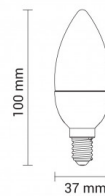

OPTONICA

Dimmbare E14 LED-Lampe

Leistung **Lichtfarbe**

• 6W

Kaltweiß

Stamps

Technische Spezifikation

Katalognummer	1464
Brand	Optonica
Product Code	SP6-A9
Socket	E14
Power	6W
Energy Consumption	6 kWh/1000h
Input voltage	AC175-265V
Flux	480 lm
FLUX per watt	80lm/W
IP	20
Dimmable	Yes
Correlated Color Temperature	6000K
Light Color	Kaltweiß
Wattage Equivalent	48W
EAN Code	3800156614642
Energy Efficiency Label	G

Beam angle	240°
Power Factor	0.5
Power LED	6W
On/Off Cycles	25 000x
Instant On	0.2s
Material	ALU+PC
Operating Frequency	50-60 Hz
Temperature	-20°C / +40°C
Ra ≥	80
Life span	25 000 Hours
Color Code	860
Lumen maintenance at end of service life	70%
Size of product	100x37 mm
Size of package	110x37x37 mm
Size of Box	405x210x235 mm
Items per pack	1
Items per box	100
Gross weight	0,030 kg