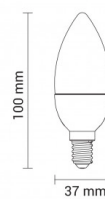

OPTONICA

Dimmbare E14 LED-Lampe

Leistung **Lichtfarbe**

• 6W

Warmweiß

Stamps

Technische Spezifikation

Katalognummer	1463
Brand	Optonica
Product Code	SP6-A9
Socket	E14
Power	6W
Energy Consumption	6 kWh/1000h
Input voltage	AC175-265V
Flux	480 lm
FLUX per watt	80lm/W
IP	20
Dimmable	Yes
Correlated Color Temperature	2700K
Light Color	Warmweiß
Wattage Equivalent	48W
EAN Code	3800156614635
Energy Efficiency Label	G

Beam angle	240°
Power Factor	0.5
Power LED	6W
On/Off Cycles	25 000x
Instant On	0.2s
Material	ALU+PC
Operating Frequency	50-60 Hz
Temperature	-20°C / +40°C
Ra ≥	80
Life span	25 000 Hours
Color Code	827
Lumen maintenance at end of service life	70%
Size of product	100x37 mm
Size of package	110x37x37 mm
Size of Box	405x210x235 mm
Items per pack	1
Items per box	100
Gross weight	0,030 kg