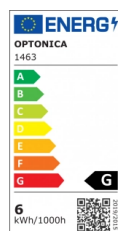

OPTONICA

Dimmbare E14 LED-Lampe

Leistung **Lichtfarbe**

• 6W

Warmweiß

Stamps

Technische Spezifikation

Katalognummer	1463
Brand	Optonica
Product Code	SP6-A9
Socket	E14
Power	6W
Energy Consumption	6 kWh/1000h
Input voltage	AC175-265V
Flux	480 lm
FLUX per watt	80lm/W
IP	20
Dimmable	Yes
Correlated Color Temperature	2700K
Light Color	Warmweiß
Wattage Equivalent	48W
EAN Code	3800156614635
Energy Efficiency Label	G

Beam angle	240°
Power Factor	0.5
Power LED	6W
On/Off Cycles	25 000x
Instant On	0.2s
Material	ALU+PC
Operating Frequency	50-60 Hz
Temperature	-20°C / +40°C
Ra ≥	80
Life span	25 000 Hours
Color Code	827
Lumen maintenance at end of service life	70%
Size of product	100x37 mm
Size of package	110x37x37 mm
Size of Box	405x210x235 mm
Items per pack	1
Items per box	100
Gross weight	0,030 kg