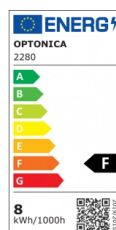

OPTONICA

LED-Oberflächen Rundpanel

Leistung **Lichtfarbe**

- 8W

Kaltweiß

Stamps

Technische Spezifikation

Katalognummer	2280
Brand	Optonica
Product Code	DL8-A1
Power	8W
Energy Consumption	8 kWh/1000h
Input voltage	AC180-265V
Flux	640 lm
FLUX per watt	80lm/W
IP	65
Dimmable	No
Correlated Color Temperature	6000K
Light Color	Kaltweiß
Wattage Equivalent	64W
EAN Code	3800156622807
Energy Efficiency Label	F
Beam angle	120°

Power Factor	0.5
On/Off Cycles	25 000x
Instant On	0.1s
Material	PC+ABS
Operating Frequency	50-60 Hz
Temperature	-20°C / +40°C
Ra ≥	80
Life span	25 000 Hours
Color Code	860
Lumen maintenance at end of service life	70%
Size of product	φ155x48 mm
Size of package	160x160x55 mm
Size of Box	600x185x350 mm
Items per pack	1
Items per box	20
Gross weight	0,275 kg
Net weight	0,2218 kg
Warranty	2 Years