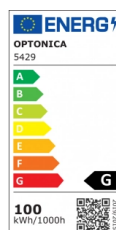

OPTONICA

LED Flutlicht SMD

Leistung Lichtfarbe

- 100W

Neutralweiß

Stamps

Technische Spezifikation

Katalognummer	5429
Brand	Optonica
Product Code	FL100-A1
Power	100W
Energy Consumption	100 kWh/1000h
Input voltage	AC95-265V
Flux	8000 lm
FLUX per watt	80lm/W
IP	66
Dimmable	No
Correlated Color Temperature	4500K
Light Color	Neutralweiß
Wattage Equivalent	800W
EAN Code	3800156654297
Energy Efficiency Label	G
Beam angle	150°
Power Factor	0.5
On/Off Cycles	25 000x

Instant On	0.1s
Material	Aluminium
Operating Frequency	50-60 Hz
Temperature	-20°C / +40°C
Ra ≥	80
Life span	25 000 Hours
Color Code	845
Body Color	Black
LED Type	SMD
Mount Type	External
Lumen maintenance at end of service life	70%
Size of product	334x297x71 mm
Size of package	390x300x80 mm
Size of Box	430x420x320 mm
Items per pack	1
Items per box	5
Color Of The Shell	Black
Gross weight	3,160 kg