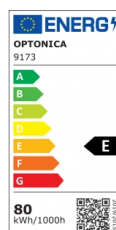

OPTONICA

LED Straßenlampe

Leistung Lichtfarbe

• 80W

Kaltweiß

Stamps

Technische Spezifikation

Katalognummer	9173
Brand	Optonica
Product Code	SL80-A1
Power	80W
Energy Consumption	80 kWh/1000h
Input voltage	AC220-240V
Flux	8000 lm
FLUX per watt	100lm/W
IP	65
Dimmable	No
Correlated Color Temperature	6000K
Light Color	Kaltweiß
Wattage Equivalent	640W
EAN Code	3800156691735
Energy Efficiency Label	E
Beam angle	120°
Hole Size	Ø 60mm
Power Factor	0.9

Power LED	80W
On/Off Cycles	35 000x
Instant On	0.2s
Material	Aluminium
Operating Frequency	50-60 Hz
Temperature	-20°C / +40°C
Ra ≥	70
Life span	25 000 Hours
Color Code	860
Lumen maintenance at end of service life	70%
Size of product	500x190x75 mm
Size of package	515x200x90 mm
Size of Box	530x390x220 mm
Items per pack	1
Items per box	4
Protection Class	II
Gross weight	2,500 kg
Net weight	2,310 kg