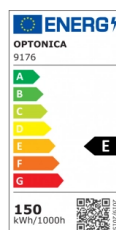

OPTONICA

LED Stadion-Flutlicht

Leistung **Lichtfarbe**

• 150W

Kaltweiß

Stamps

Technische Spezifikation

| | |
|-------------------------------------|---------------|
| Katalognummer | 9176 |
| Brand | Optonica |
| Product Code | SL150-A5 |
| Power | 150W |
| Energy Consumption | 150 kWh/1000h |
| Input voltage | AC100-240V |
| Flux | 16500 lm |
| FLUX per watt | 110lm/W |
| IP | 65 |
| Correlated Color Temperature | 6000K |
| Light Color | Kaltweiß |
| EAN Code | 3800156691766 |
| Energy Efficiency Label | E |
| Beam angle | 90° |
| Power LED | 150W |
| On/Off Cycles | 35 000x |

| | |
|---|---------------|
| Instant On | 0.1s |
| Material | Aluminium |
| Operating Frequency | 50-60 Hz |
| Temperature | -20°C / +40°C |
| Ra ≥ | 70 |
| Life span | 50 000 Hours |
| Weight of Product | 4.410 mm |
| Color Code | 757 |
| Lumen maintenance at end of service life | 70% |
| Size of product | 415x308x58 mm |
| Size of package | 425x315x75 mm |
| Items per pack | 1 |
| Items per box | 10 |
| Input Current | 0.62-1.5A |
| Gross weight | 4,266 kg |
| Net weight | 4,024 kg |
| Warranty | 5 Years |