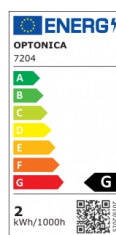

OPTONICA

LED

**Notausgangsleuchte
Hängend 3 Stunden
Notbetrieb**

Leistung Lichtfarbe

• 2W

Kaltweiß

Stamps

Technische Spezifikation

Katalognummer	7204
Brand	Optonica

Product Code	WW1-A1
Power	2W
Energy Consumption	2 kWh/1000h
Input voltage	AC220-240V
IP	20
Correlated Color Temperature	6000K
Light Color	Kaltweiß
EAN Code	3800156672048
Energy Efficiency Label	G
On/Off Cycles	25 000x
Instant On	0.2s
Material	ALU+PC
Operating Frequency	50-60 Hz
Temperature	-20°C / +40°C
Ra ≥	80
Life span	25 000 Hours
LED Type	SMD 2835
Mount Type	Wall/Surface

Lumen maintenance at end of service life	70%
Size of product	300 x 190 x 14mm
Size of package	335x230x65 mm
Items per pack	1
Items per box	10
Battery life	3 Hours
Gross weight	1,120 kg
Net weight	0,894 kg
Warranty	2 Years