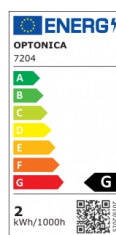

OPTONICA

LED

**Notausgangleuchte
Hängend 3 Stunden
Notbetrieb**

Leistung Lichtfarbe

• 2W

Kaltweiß

Stamps

Technische Spezifikation

Katalognummer	7204
Brand	Optonica

Product Code	WW1-A1
Power	2W
Energy Consumption	2 kWh/1000h
Input voltage	AC220-240V
IP	20
Correlated Color Temperature	6000K
Light Color	Kaltweiß
EAN Code	3800156672048
Energy Efficiency Label	G
On/Off Cycles	25 000x
Instant On	0.2s
Material	ALU+PC
Operating Frequency	50-60 Hz
Temperature	-20°C / +40°C
Ra ≥	80
Life span	25 000 Hours
LED Type	SMD 2835
Mount Type	Wall/Surface

Lumen maintenance at end of service life	70%
Size of product	300 x 190 x 14mm
Size of package	335x230x65 mm
Items per pack	1
Items per box	10
Battery life	3 Hours
Gross weight	1,120 kg
Net weight	0,894 kg
Warranty	2 Years