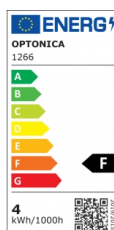

OPTONICA

Dimmbare GU10 LED-Lampe

Leistung **Lichtfarbe**

• 4W

Kaltweiß

Stamps

Technische Spezifikation

Katalognummer	1266
Brand	Optonica
Product Code	SP4-A3
Socket	GU10
Power	4W
Energy Consumption	4 kWh/1000h
Input voltage	AC220-265V
Flux	320 lm
FLUX per watt	80lm/W
IP	20
Dimmable	Yes
Correlated Color Temperature	6000K
Light Color	Kaltweiß
Wattage Equivalent	35W
EAN Code	3800156612662
Energy Efficiency Label	F

Beam angle	50°
Power Factor	0.5
Power LED	4W
On/Off Cycles	25 000x
Instant On	0.2s
Material	Aluminium
Operating Frequency	50-60 Hz
Temperature	-20°C / +40°C
Ra ≥	80
Life span	25 000 Hours
Color Code	860
Lumen maintenance at end of service life	70%
Size of product	50x55 mm
Size of package	65x50x50 mm
Size of Box	280x280x290 mm
Items per pack	1
Items per box	100
Gross weight	0,054 kg