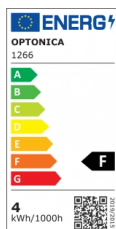

OPTONICA

Dimmbare GU10 LED-Lampe

Leistung **Lichtfarbe**

- 4W

Kaltweiß

Stamps

Technische Spezifikation

Katalognummer	1266
Brand	Optonica
Product Code	SP4-A3
Socket	GU10
Power	4W
Energy Consumption	4 kWh/1000h
Input voltage	AC220-265V
Flux	320 lm
FLUX per watt	80lm/W
IP	20
Dimmable	Yes
Correlated Color Temperature	6000K
Light Color	Kaltweiß
Wattage Equivalent	35W
EAN Code	3800156612662
Energy Efficiency Label	F

Beam angle	50°
Power Factor	0.5
Power LED	4W
On/Off Cycles	25 000x
Instant On	0.2s
Material	Aluminium
Operating Frequency	50-60 Hz
Temperature	-20°C / +40°C
Ra ≥	80
Life span	25 000 Hours
Color Code	860
Lumen maintenance at end of service life	70%
Size of product	50x60 mm
Size of package	65x50x50 mm
Size of Box	280x280x290 mm
Items per pack	1
Items per box	100
Gross weight	0,054 kg