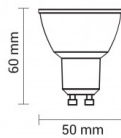

OPTONICA

Dimmbare GU10 LED-Lampe

Leistung **Lichtfarbe**

- 4W

Kaltweiß

Stamps

Technische Spezifikation

Katalognummer	1266
Brand	Optonica
Product Code	SP4-A3
Socket	GU10
Power	4W
Energy Consumption	4 kWh/1000h
Input voltage	AC220-265V
Flux	320 lm
FLUX per watt	80lm/W
IP	20
Dimmable	Yes
Correlated Color Temperature	6000K
Light Color	Kaltweiß
Wattage Equivalent	35W
EAN Code	3800156612662
Energy Efficiency Label	F

Beam angle	50°
Power Factor	0.5
Power LED	4W
On/Off Cycles	25 000x
Instant On	0.2s
Material	Aluminium
Operating Frequency	50-60 Hz
Temperature	-20°C / +40°C
Ra ≥	80
Life span	25 000 Hours
Color Code	860
Lumen maintenance at end of service life	70%
Size of product	50x60 mm
Size of package	65x50x50 mm
Size of Box	280x280x290 mm
Items per pack	1
Items per box	100
Gross weight	0,054 kg