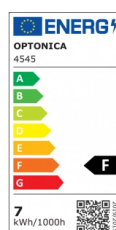

OPTONICA

LED S-Streifen 2835 Biegbar Nicht Wasserdicht

Leistung **Lichtfarbe**

• 7.2W

Grün

Stamps

Technische Spezifikation

Katalognummer	4545
Brand	Optonica
Product Code	MO2835-A2
Power	7.2W
Energy Consumption	7.2/m kWh/1000h
Input voltage	DC12V
Flux	720lm
FLUX per watt	100lm/W
IP	20
Dimmable	Yes
Light Color	Grün
EAN Code	3800156645455
Energy Efficiency Label	F
Beam angle	120°
Power Factor	0.5
On/Off Cycles	25 000x

Instant On	0.2s
Material	Flex PCB
Operating Frequency	50-60 Hz
Temperature	-20°C / +40°C
Ra ≥	80
Life span	25 000 Hours
LED Type	SMD
LEDs/m	60
Power per meter	7.2W/m
Roll	5 m
Lumen maintenance at end of service life	70%
Size of product	5000x6x2 mm
Gross weight	0,077 kg
Net weight	0,013 kg
Warranty	2 Years