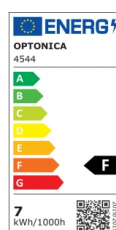

OPTONICA

LED S-Streifen 2835 Biegbar Nicht Wasserdicht

Leistung **Lichtfarbe**

• 7.2W

Blau

Stamps

Technische Spezifikation

Katalognummer	4544
Brand	Optonica
Product Code	MO2835-A2
Power	7.2W
Energy Consumption	7.2/m kWh/1000h
Input voltage	DC12V
Flux	720lm
FLUX per watt	120lm/W
IP	20
Dimmable	Yes
Light Color	Blau
EAN Code	3800156645448
Energy Efficiency Label	F
Beam angle	120°
Power Factor	0.5
On/Off Cycles	25 000x

Instant On	0.2s
Material	Flex PCB
Operating Frequency	50-60 Hz
Temperature	-20°C / +40°C
Ra ≥	80
Life span	25 000 Hours
LED Type	SMD
LEDs/m	60
Power per meter	7.2W/m
Roll	5 m
Lumen maintenance at end of service life	70%
Size of product	5000x6x2 mm
Gross weight	0,077 kg
Net weight	0,013 kg
Warranty	2 Years