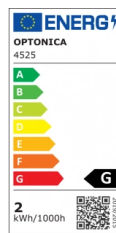

OPTONICA

LED-Linsenmodul 3 2835

Leistung **Lichtfarbe**

- 1.5W

Blau

Stamps

Technische Spezifikation

Katalognummer	4525
Brand	Optonica
Product Code	MO2835-A1

Power	1.5W
Energy Consumption	1.5 kWh/1000h
Input voltage	DC12V
Flux	120 lm
FLUX per watt	80lm/W
IP	65
Dimmable	Yes
Light Color	Blau
EAN Code	3800156645257
Energy Efficiency Label	G
Beam angle	160°
Power Factor	0.5
On/Off Cycles	25 000x
Instant On	0.2s
Material	Thermoplastic
Operating Frequency	50-60 Hz
Temperature	-20°C / +40°C
Ra ≥	80

Life span	25 000 Hours
LED Type	SMD
Lumen maintenance at end of service life	70%
Size of product	75x15 mm
Items per pack	20
Gross weight	0,174 kg
Net weight	0,174 kg
Warranty	2 Years