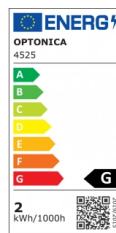

OPTONICA

LED-Linsenmodul 3 2835

Leistung **Lichtfarbe**

- 1.5W

Blau

Stamps

Technische Spezifikation

Katalognummer	4525
Brand	Optonica
Product Code	MO2835-A1

Power	1.5W
Energy Consumption	1.5 kWh/1000h
Input voltage	DC12V
Flux	120 lm
FLUX per watt	80lm/W
IP	65
Dimmable	Yes
Light Color	Blau
EAN Code	3800156645257
Energy Efficiency Label	G
Beam angle	160°
Power Factor	0.5
On/Off Cycles	25 000x
Instant On	0.2s
Material	Thermoplastic
Operating Frequency	50-60 Hz
Temperature	-20°C / +40°C
Ra ≥	80

Life span	25 000 Hours
LED Type	SMD
Lumen maintenance at end of service life	70%
Size of product	75x15 mm
Items per pack	20
Gross weight	0,174 kg
Net weight	0,174 kg
Warranty	3 Years