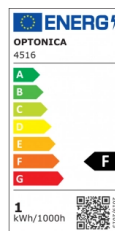

OPTONICA

LED-Linsenmodul 3 2835

Leistung **Lichtfarbe**

• 0.72W

Grün

Stamps

Technische Spezifikation

Katalognummer	4516
Brand	Optonica
Product Code	MO2835-A1

Power	0.72W
Energy Consumption	0.72 kWh/1000h
Input voltage	DC12V
Flux	80 lm
FLUX per watt	110lm/W
IP	65
Dimmable	Yes
Light Color	Grün
EAN Code	3800156645165
Energy Efficiency Label	F
Beam angle	160°
Power Factor	0.5
On/Off Cycles	25 000x
Instant On	0.2s
Material	Thermoplastic
Operating Frequency	50-60 Hz
Temperature	-20°C / +40°C
Ra ≥	80

Life span	25 000 Hours
LED Type	SMD
Lumen maintenance at end of service life	70%
Size of product	58x12 mm
Items per pack	20
Gross weight	0,174 kg
Net weight	0,174 kg
Warranty	2 Years