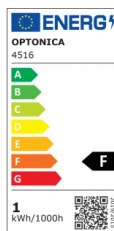

OPTONICA

LED-Linsenmodul 3 2835

Leistung **Lichtfarbe**

• 0.72W

Grün

Stamps

Technische Spezifikation

Katalognummer	4516
Brand	Optonica
Product Code	MO2835-A1

Power	0.72W
Energy Consumption	0.72 kWh/1000h
Input voltage	DC12V
Flux	80 lm
FLUX per watt	110lm/W
IP	65
Dimmable	Yes
Light Color	Grün
EAN Code	3800156645165
Energy Efficiency Label	F
Beam angle	160°
Power Factor	0.5
On/Off Cycles	25 000x
Instant On	0.2s
Material	Thermoplastic
Operating Frequency	50-60 Hz
Temperature	-20°C / +40°C
Ra ≥	80

Life span	25 000 Hours
LED Type	SMD
Lumen maintenance at end of service life	70%
Size of product	58x12 mm
Items per pack	20
Gross weight	0,174 kg
Net weight	0,174 kg
Warranty	3 Years