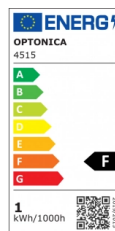

OPTONICA

LED-Linsenmodul 3 2835

Leistung **Lichtfarbe**

• 0.72W

Blau

Stamps

Technische Spezifikation

Katalognummer	4515
Brand	Optonica
Product Code	MO2835-A1

Power	0.72W
Energy Consumption	0.72 kWh/1000h
Input voltage	DC12V
Flux	80 lm
FLUX per watt	110lm/W
IP	65
Dimmable	Yes
Light Color	Blau
EAN Code	3800156645158
Energy Efficiency Label	F
Beam angle	160°
Power Factor	0.5
On/Off Cycles	25 000x
Instant On	0.2s
Material	Thermoplastic
Operating Frequency	50-60 Hz
Temperature	-20°C / +40°C
Ra ≥	80

Life span	25 000 Hours
LED Type	SMD
Lumen maintenance at end of service life	70%
Size of product	58x12 mm
Items per pack	20
Gross weight	0,174 kg
Net weight	0,174 kg
Warranty	3 Years