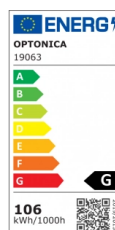

OPTONICA

LED Deckenleuchte 106W Sand Schwarz

Leistung **Lichtfarbe**

• 106W

Warmweiß

Stamps

Technische Spezifikation

Katalognummer	19063
Brand	Optonica
Product Code	PD106-A4
Power	106W
Energy Consumption	106 kWh/1000h
Input voltage	AC175-265V
Flux	8480 lm
FLUX per watt	80 lm/W
IP	20
Dimmable	No
Correlated Color Temperature	3000K
Light Color	Warmweiß
EAN Code	3801057190631
Energy Efficiency Label	G
Beam angle	180°
On/Off Cycles	25 000x

Instant On	0.1s
Material	Iron+Acrylic+Plaster
Operating Frequency	50-60 Hz
Temperature	-20°C / +40°C
Ra ≥	80
Life span	25 000 Hours
Lumen maintenance at end of service life	70%
Size of product	900x600x50mm
Items per pack	1
Items per box	1
Color Of The Shell	Sand Black
Warranty	2 Years