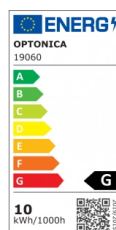

OPTONICA

LED Deckenleuchte 10W Sand Schwarz

Leistung **Lichtfarbe**

- 10W

Warmweiß

Stamps

Technische Spezifikation

Katalognummer	19060
Brand	Optonica
Product Code	PD10-A4
Power	10W
Energy Consumption	10 kWh/1000h
Input voltage	AC175-265V
Flux	800 lm
FLUX per watt	80 lm/W
IP	20
Dimmable	No
Correlated Color Temperature	3000K
Light Color	Warmweiß
EAN Code	3801057190600
Energy Efficiency Label	G
Beam angle	180°
On/Off Cycles	25 000x

Instant On	0.1s
Material	ALU+Iron
Operating Frequency	50-60 Hz
Temperature	-20°C / +40°C
Ra ≥	80
Life span	25 000 Hours
Lumen maintenance at end of service life	70%
Size of product	100x550mm
Items per pack	1
Items per box	10
Color Of The Shell	Sand Black
Warranty	2 Years