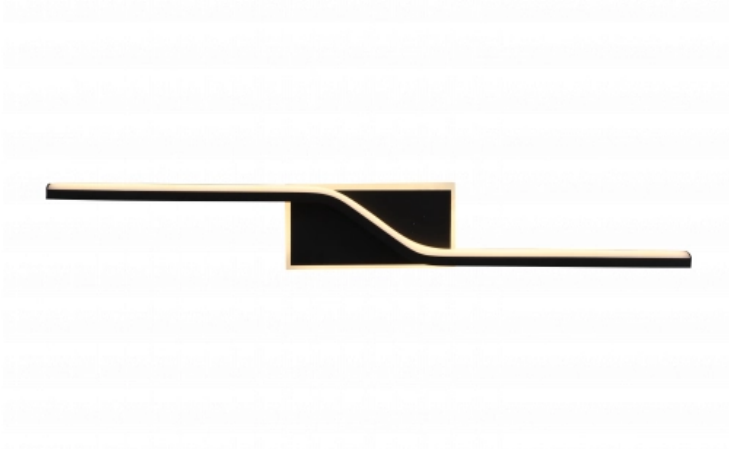

OPTONICA

LED Deckenleuchte 9W Sand Schwarz

Leistung **Lichtfarbe**

• 9W

Warmweiß

Stamps

Technische Spezifikation

Katalognummer	19058
Brand	Optonica
Product Code	PD9-A4
Power	9W
Energy Consumption	9 kWh/1000h
Input voltage	AC175-265V
Flux	720lm
FLUX per watt	80 lm/W
IP	20
Dimmable	No
Correlated Color Temperature	3000K
Light Color	Warmweiß
EAN Code	3801057190587
Energy Efficiency Label	G
Beam angle	180°
On/Off Cycles	25 000x

Instant On	0.1s
Material	ALU+Iron
Operating Frequency	50-60 Hz
Temperature	-20°C / +40°C
Ra ≥	80
Life span	25 000 Hours
Lumen maintenance at end of service life	70%
Size of product	600x80mm
Items per pack	1
Items per box	10
Color Of The Shell	Sand Black
Warranty	2 Years