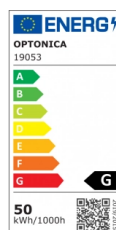

OPTONICA

LED Deckenleuchte 50W Schwarz

Leistung Lichtfarbe

• 50W

Warmweiß

Stamps

Technische Spezifikation

Katalognummer	19053
Brand	Optonica
Product Code	PD50-A4
Power	50W
Energy Consumption	50 kWh/1000h
Input voltage	AC175-265V
Flux	4000 lm
FLUX per watt	80 lm/W
IP	20
Dimmable	No
Correlated Color Temperature	3000K
Light Color	Warmweiß
EAN Code	3801057190532
Energy Efficiency Label	G
Beam angle	180°
On/Off Cycles	25 000x

Instant On	0.1s
Material	ALU+ACRYLIC
Operating Frequency	50-60 Hz
Temperature	-20°C / +40°C
Ra ≥	80
Life span	25 000 Hours
Lumen maintenance at end of service life	70%
Size of product	Φ830x1120mm
Items per pack	1
Items per box	1
Color Of The Shell	Sand Black
Warranty	2 Years