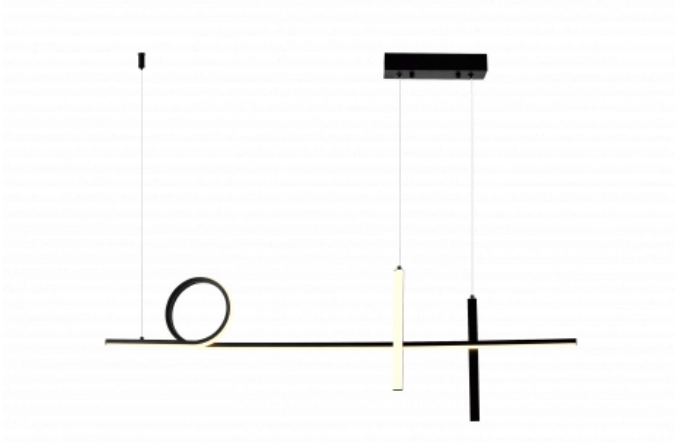

OPTONICA

LED Pendelleuchte 24W Schwarz/Weiß

Leistung **Lichtfarbe**

• 24W

Warmweiß

Stamps

Technische Spezifikation

Katalognummer	19064
Brand	Optonica
Product Code	PD24-A4
Power	24W
Energy Consumption	24 kWh/1000h
Input voltage	AC175-265V
Flux	1920 lm
FLUX per watt	80 lm/W
IP	20
Dimmable	No
Correlated Color Temperature	3000K
Light Color	Warmweiß
EAN Code	3801057190648
Energy Efficiency Label	G
Beam angle	180°
On/Off Cycles	25 000x

Instant On	0.1s
Material	ALU+Silica gel
Operating Frequency	50-60 Hz
Temperature	-20°C / +40°C
Ra ≥	80
Life span	25 000 Hours
Lumen maintenance at end of service life	70%
Size of product	1000mm
Items per pack	1
Items per box	1
Color Of The Shell	Black/White
Warranty	2 Years