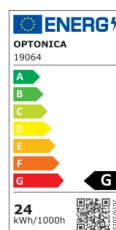

OPTONICA

LED Pendelleuchte 24W Schwarz/Weiß

Leistung **Lichtfarbe**

• 24W

Warmweiß

Stamps

Technische Spezifikation

Katalognummer	19064
Brand	Optonica
Product Code	PD24-A4
Power	24W
Energy Consumption	24 kWh/1000h
Input voltage	AC175-265V
Flux	1920 lm
FLUX per watt	80 lm/W
IP	20
Dimmable	No
Correlated Color Temperature	3000K
Light Color	Warmweiß
EAN Code	3801057190648
Energy Efficiency Label	G
Beam angle	180°
On/Off Cycles	25 000x

Instant On	0.1s
Material	ALU+Silica gel
Operating Frequency	50-60 Hz
Temperature	-20°C / +40°C
Ra ≥	80
Life span	25 000 Hours
Lumen maintenance at end of service life	70%
Size of product	1000mm
Items per pack	1
Items per box	1
Color Of The Shell	Black/White
Warranty	2 Years