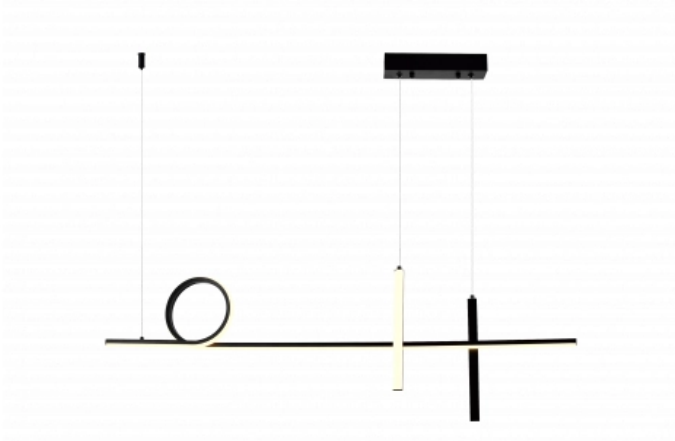

OPTONICA

LED Pendelleuchte 24W Schwarz/Weiß

Leistung **Lichtfarbe**

• 24W

Warmweiß

Stamps

Technische Spezifikation

Katalognummer	19064
Brand	Optonica
Product Code	PD24-A4
Power	24W
Energy Consumption	24 kWh/1000h
Input voltage	AC175-265V
Flux	1920 lm
FLUX per watt	80 lm/W
IP	20
Dimmable	No
Correlated Color Temperature	3000K
Light Color	Warmweiß
EAN Code	3801057190648
Energy Efficiency Label	G
Beam angle	180°
On/Off Cycles	25 000x

Instant On	0.1s
Material	ALU+Silica gel
Operating Frequency	50-60 Hz
Temperature	-20°C / +40°C
Ra ≥	80
Life span	25 000 Hours
Lumen maintenance at end of service life	70%
Size of product	1000mm
Items per pack	1
Items per box	1
Color Of The Shell	Black/White
Warranty	2 Years