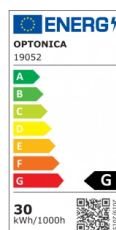

OPTONICA

LED Pendelleuchte 30W Sand Schwarz

Leistung **Lichtfarbe**

• 30W

Warmweiß

Stamps

Technische Spezifikation

Katalognummer	19052
Brand	Optonica
Product Code	PD30-A4
Power	30W
Energy Consumption	30 kWh/1000h
Input voltage	AC175-265V
Flux	2400 lm
FLUX per watt	80 lm/W
IP	20
Dimmable	No
Correlated Color Temperature	3000K
Light Color	Warmweiß
EAN Code	3801057190525
Energy Efficiency Label	G
Beam angle	180°
On/Off Cycles	25 000x

Instant On	0.1s
Material	ALU+ACRYLIC
Operating Frequency	50-60 Hz
Temperature	-20°C / +40°C
Ra ≥	80
Life span	25 000 Hours
Lumen maintenance at end of service life	70%
Size of product	1000x300x100mm
Items per pack	1
Items per box	1
Color Of The Shell	Sand Black
Warranty	2 Years