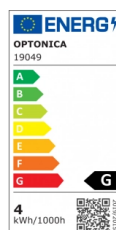

OPTONICA

LED Pendelleuchte 4W Sand Schwarz

Leistung   **Lichtfarbe**

• 4W

Warmweiß

Stamps