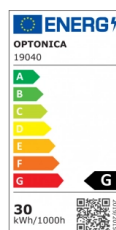

OPTONICA

LED Pendelleuchte 30W Sand Schwarz

Leistung **Lichtfarbe**

- 30W

Warmweiß

Stamps

Technische Spezifikation

Katalognummer	19040
Brand	Optonica
Product Code	PD30-A4
Power	30W
Energy Consumption	30 kWh/1000h
Input voltage	AC175-265V
Flux	2400 lm
FLUX per watt	80 lm/W
IP	20
Dimmable	No
Correlated Color Temperature	3000K
Light Color	Warmweiß
EAN Code	3801057190402
Energy Efficiency Label	G
Beam angle	180°
On/Off Cycles	25 000x

Instant On	0.1s
Material	ALU + Silica gel
Operating Frequency	50-60 Hz
Temperature	-20°C / +40°C
Ra ≥	80
Life span	25 000 Hours
Lumen maintenance at end of service life	70%
Size of product	1200 mm
Items per pack	1
Items per box	1
Color Of The Shell	Sand Black
Warranty	2 Years