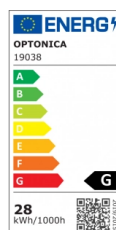

OPTONICA

LED Pendelleuchte 28W Sand Schwarz

Leistung **Lichtfarbe**

• 28W

Warmweiß

Stamps

Technische Spezifikation

Katalognummer	19038
Brand	Optonica
Product Code	PD28-A4
Power	28W
Energy Consumption	28 kWh/1000h
Input voltage	AC175-265V
Flux	2240 lm
FLUX per watt	80 lm/W
IP	20
Dimmable	No
Correlated Color Temperature	3000K
Light Color	Warmweiß
EAN Code	3801057190389
Energy Efficiency Label	G
Beam angle	180°
On/Off Cycles	25 000x

Instant On	0.1s
Material	ALU + Silica gel
Operating Frequency	50-60 Hz
Temperature	-20°C / +40°C
Ra ≥	80
Life span	25 000 Hours
Lumen maintenance at end of service life	70%
Size of product	1200 mm
Items per pack	1
Items per box	1
Color Of The Shell	Sand Black
Warranty	2 Years