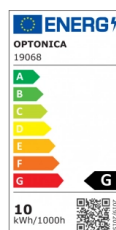

OPTONICA

LED Pendelleuchte 10W Schwarz

Leistung **Lichtfarbe**

• 10W

Warmweiß

Stamps

Technische Spezifikation

Katalognummer	19068
Brand	Optonica
Product Code	PD10-A4
Power	10W
Energy Consumption	10 kWh/1000h
Input voltage	AC175-265V
Flux	800lm
FLUX per watt	80 lm/W
IP	20
Dimmable	No
Correlated Color Temperature	3000K
Light Color	Warmweiß
EAN Code	3801057190686
Energy Efficiency Label	G
Beam angle	180°
On/Off Cycles	25 000x

Instant On	0.1s
Material	ALU+ACRYLIC
Operating Frequency	50-60 Hz
Temperature	-20°C / +40°C
Ra ≥	80
Life span	25 000 Hours
Lumen maintenance at end of service life	70%
Size of product	Φ200x580mm
Items per pack	1
Items per box	10
Color Of The Shell	Black
Warranty	2 Years