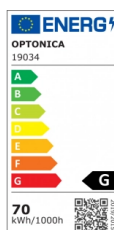

OPTONICA

LED Pendelleuchte 70W Sand Schwarz

Leistung **Lichtfarbe**

• 70W

Warmweiß

Stamps

Technische Spezifikation

Katalognummer	19034
Brand	Optonica
Product Code	PD70-A4
Power	70W
Energy Consumption	70 kWh/1000h
Input voltage	AC175-265V
Flux	5600 lm
FLUX per watt	80 lm/W
IP	20
Dimmable	No
Correlated Color Temperature	3000K
Light Color	Warmweiß
EAN Code	3801057190341
Energy Efficiency Label	G
Beam angle	180°
On/Off Cycles	25 000x

Instant On	0.1s
Material	ALU+ACRYLIC
Operating Frequency	50-60 Hz
Temperature	-20°C / +40°C
Ra ≥	80
Life span	25 000 Hours
Lumen maintenance at end of service life	70%
Size of product	Ø400/600/800x40 mm
Items per pack	1
Items per box	1
Color Of The Shell	Sand Black
Warranty	2 Years