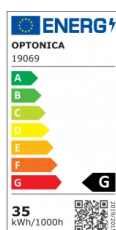

OPTONICA

LED Пендел 35W Мед

Мощност

- 35W

Цвят на светлината

Топла светлина

Stamps

Техническа Спецификация

Каталожен Номер	19069
Brand	Optonica
Product Code	PD35-A4
Power	35W
Energy Consumption	35 kWh/1000h
Input voltage	AC175-265V
Flux	2800 lm
FLUX per watt	80lm/W
IP	20
Dimmable	No
Correlated Color Temperature	3000K
Light Color	Топла светлина
EAN Code	3801057190693
Energy Efficiency Label	G
Beam angle	180°
On/Off Cycles	25 000x

Instant On	0.1s
Material	ALU+ACRYLIC
Operating Frequency	50-60 Hz
Temperature	-20°C / +40°C
Ra ≥	80
Life span	25 000 Hours
Lumen maintenance at end of service life	70%
Size of product	Φ800mm
Items per pack	1
Items per box	10
Color Of The Shell	COPPER
Warranty	2 Years