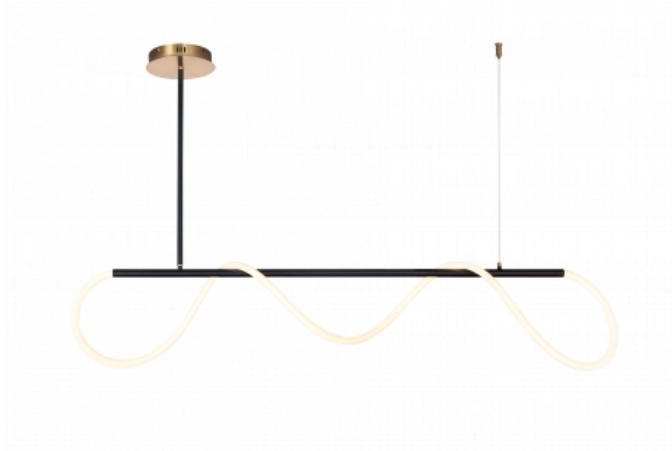

OPTONICA

LED Deckenleuchte 36W Schwarz

Leistung **Lichtfarbe**

- 36W

Warmweiß

Stamps

Technische Spezifikation

| | |
|-------------------------------------|---------------|
| Katalognummer | 19071 |
| Brand | Optonica |
| Product Code | PD36-A4 |
| Power | 36W |
| Energy Consumption | 36 kWh/1000h |
| Input voltage | AC175-265V |
| Flux | 2880lm |
| FLUX per watt | 80lm/W |
| IP | 20 |
| Dimmable | No |
| Correlated Color Temperature | 3000K |
| Light Color | Warmweiß |
| EAN Code | 3801057190716 |
| Energy Efficiency Label | G |
| Beam angle | 180° |
| On/Off Cycles | 25 000x |

| | |
|-------------------------------------------------|--------------|
| Instant On | 0.1s |
| Material | ALU+ACRYLIC |
| Operating Frequency | 50-60 Hz |
| Life span | 25 000 Hours |
| Lumen maintenance at end of service life | 70% |
| Size of product | 1000x900mm |
| Items per box | 1 |
| Color Of The Shell | Black |
| Warranty | 2 Years |