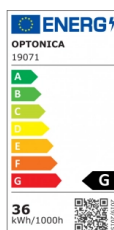

OPTONICA

LED Deckenleuchte 36W Schwarz

Leistung **Lichtfarbe**

- 36W

Warmweiß

Stamps

Technische Spezifikation

Katalognummer	19071
Brand	Optonica
Product Code	PD36-A4
Power	36W
Energy Consumption	36 kWh/1000h
Input voltage	AC175-265V
Flux	2880lm
FLUX per watt	80lm/W
IP	20
Dimmable	No
Correlated Color Temperature	3000K
Light Color	Warmweiß
EAN Code	3801057190716
Energy Efficiency Label	G
Beam angle	180°
On/Off Cycles	25 000x

Instant On	0.1s
Material	ALU+ACRYLIC
Operating Frequency	50-60 Hz
Life span	25 000 Hours
Lumen maintenance at end of service life	70%
Size of product	1000x900mm
Items per box	1
Color Of The Shell	Black
Warranty	2 Years