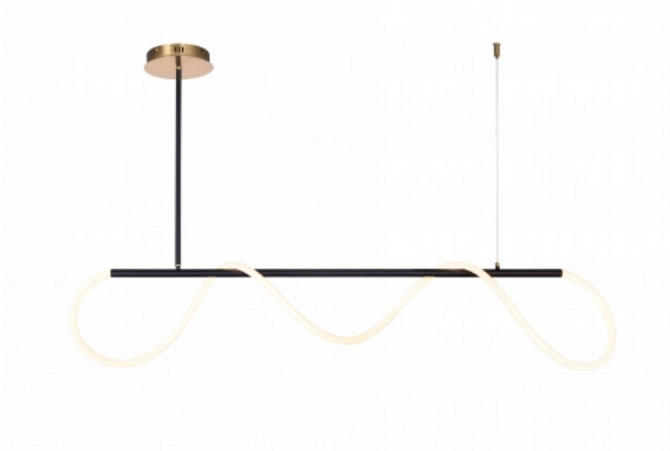

OPTONICA

LED Deckenleuchte 36W Schwarz

Leistung **Lichtfarbe**

- 36W

Warmweiß

Stamps

Technische Spezifikation

Katalognummer	19071
Brand	Optonica
Product Code	PD36-A4
Power	36W
Energy Consumption	36 kWh/1000h
Input voltage	AC175-265V
Flux	2880lm
FLUX per watt	80lm/W
IP	20
Dimmable	No
Correlated Color Temperature	3000K
Light Color	Warmweiß
EAN Code	3801057190716
Energy Efficiency Label	G
Beam angle	180°
On/Off Cycles	25 000x

Instant On	0.1s
Material	ALU+ACRYLIC
Operating Frequency	50-60 Hz
Life span	25 000 Hours
Lumen maintenance at end of service life	70%
Size of product	1000x900mm
Items per box	1
Color Of The Shell	Black
Warranty	2 Years