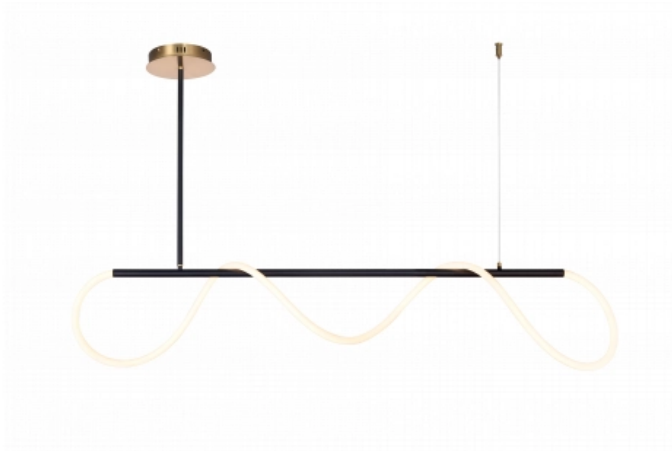

OPTONICA

LED Осветително Тяло 36W Черна

Мощност

- 36W

Цвят на светлината

Топла светлина

Stamps

Техническа Спецификация

| | |
|-------------------------------------|----------------|
| Каталожен Номер | 19071 |
| Brand | Optonica |
| Product Code | PD36-A4 |
| Power | 36W |
| Energy Consumption | 36 kWh/1000h |
| Input voltage | AC175-265V |
| Flux | 2880lm |
| FLUX per watt | 80lm/W |
| IP | 20 |
| Dimmable | No |
| Correlated Color Temperature | 3000K |
| Light Color | Топла светлина |
| EAN Code | 3801057190716 |
| Energy Efficiency Label | G |
| Beam angle | 180° |
| On/Off Cycles | 25 000x |

| | |
|---|--------------|
| Instant On | 0.1s |
| Material | ALU+ACRYLIC |
| Operating Frequency | 50-60 Hz |
| Life span | 25 000 Hours |
| Lumen maintenance at end of service life | 70% |
| Size of product | 1000x900mm |
| Items per box | 1 |
| Color Of The Shell | Black |
| Warranty | 2 Years |