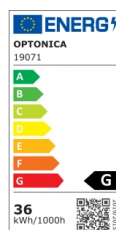

OPTONICA

LED Deckenleuchte 36W Schwarz

Leistung **Lichtfarbe**

- 36W

Warmweiß

Stamps

Technische Spezifikation

| | |
|-------------------------------------|---------------|
| Katalognummer | 19071 |
| Brand | Optonica |
| Product Code | PD36-A4 |
| Power | 36W |
| Energy Consumption | 36 kWh/1000h |
| Input voltage | AC175-265V |
| Flux | 2880lm |
| FLUX per watt | 80lm/W |
| IP | 20 |
| Dimmable | No |
| Correlated Color Temperature | 3000K |
| Light Color | Warmweiß |
| EAN Code | 3801057190716 |
| Energy Efficiency Label | G |
| Beam angle | 180° |
| On/Off Cycles | 25 000x |

| | |
|-------------------------------------------------|--------------|
| Instant On | 0.1s |
| Material | ALU+ACRYLIC |
| Operating Frequency | 50-60 Hz |
| Life span | 25 000 Hours |
| Lumen maintenance at end of service life | 70% |
| Size of product | 1000x900mm |
| Items per box | 1 |
| Color Of The Shell | Black |
| Warranty | 2 Years |