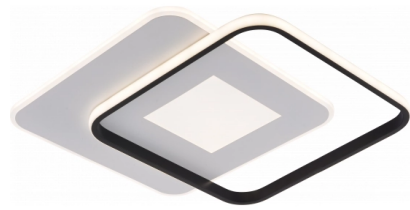

OPTONICA

LED Deckenleuchte
CCT 60W
Weiß+Schwarz
Dimmbar +
Fernbedienung

Leistung **Lichtfarbe**

• 60W

CCT

Stamps

Technische Spezifikation

Katalognummer	19010
Brand	Optonica
Product Code	PD60-A3
Power	60W
Energy Consumption	60 kWh/1000h
Input voltage	AC220-240V
Flux	4800 lm
FLUX per watt	80 lm/W
IP	20
Dimmable	Yes
Correlated Color Temperature	3000K-6000K
Light Color	CCT
EAN Code	3801057190105
Energy Efficiency Label	G

Beam angle	180°
On/Off Cycles	25 000x
Instant On	0.1s
Material	Iron + ALU + PS
Operating Frequency	50-60 Hz
Temperature	-20°C / +40°C
Ra ≥	80
Life span	25 000 Hours
Lumen maintenance at end of service life	70%
Size of product	450x450x45 mm
Items per pack	1
Items per box	5
Color Of The Shell	White + Black
Gross weight	2,500 kg
Net weight	1,800 kg
Warranty	2 Years