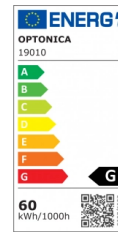

OPTONICA

LED Deckenleuchte
CCT 60W
Weiß+Schwarz
Dimmbar +
Fernbedienung

Leistung **Lichtfarbe**

• 60W

CCT

Stamps

Technische Spezifikation

Katalognummer	19010
Brand	Optonica
Product Code	PD60-A3
Power	60W
Energy Consumption	60 kWh/1000h
Input voltage	AC220-240V
Flux	4800 lm
FLUX per watt	80 lm/W
IP	20
Dimmable	Yes
Correlated Color Temperature	3000K-6000K
Light Color	CCT
EAN Code	3801057190105
Energy Efficiency Label	G

Beam angle	180°
On/Off Cycles	25 000x
Instant On	0.1s
Material	Iron + ALU + PS
Operating Frequency	50-60 Hz
Temperature	-20°C / +40°C
Ra ≥	80
Life span	25 000 Hours
Lumen maintenance at end of service life	70%
Size of product	450x450x45 mm
Items per pack	1
Items per box	5
Color Of The Shell	White + Black
Gross weight	2,500 kg
Net weight	1,800 kg
Warranty	2 Years