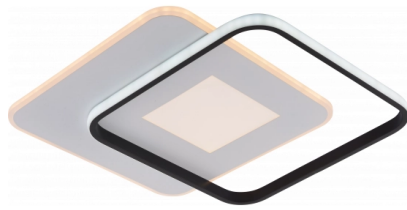

OPTONICA

LED Deckenleuchte
CCT 60W
Weiß+Schwarz
Dimmbar +
Fernbedienung

Leistung **Lichtfarbe**

• 60W

CCT

Stamps

Technische Spezifikation

Katalognummer	19010
Brand	Optonica
Product Code	PD60-A3
Power	60W
Energy Consumption	60 kWh/1000h
Input voltage	AC220-240V
Flux	4800 lm
FLUX per watt	80 lm/W
IP	20
Dimmable	Yes
Correlated Color Temperature	3000K-6000K
Light Color	CCT
EAN Code	3801057190105
Energy Efficiency Label	G

Beam angle	180°
On/Off Cycles	25 000x
Instant On	0.1s
Material	Iron + ALU + PS
Operating Frequency	50-60 Hz
Temperature	-20°C / +40°C
Ra ≥	80
Life span	25 000 Hours
Lumen maintenance at end of service life	70%
Size of product	450x450x45 mm
Items per pack	1
Items per box	5
Color Of The Shell	White + Black
Gross weight	2,500 kg
Net weight	1,800 kg
Warranty	2 Years