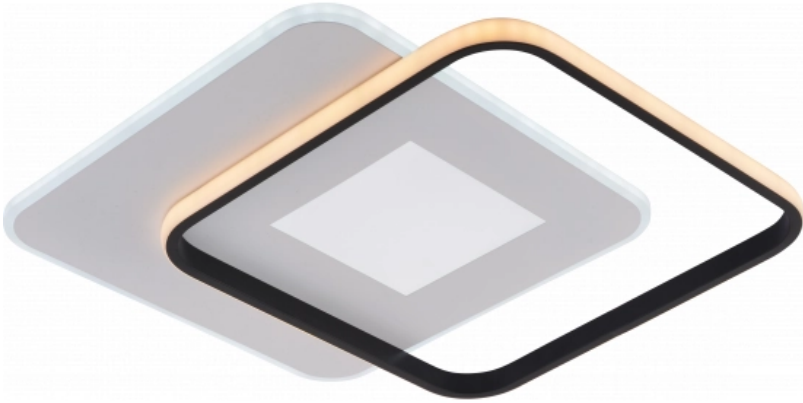

OPTONICA

LED Deckenleuchte
CCT 60W
Weiß+Schwarz
Dimmbar +
Fernbedienung

Leistung **Lichtfarbe**

• 60W

CCT

Stamps

Technische Spezifikation

Katalognummer	19010
Brand	Optonica
Product Code	PD60-A3
Power	60W
Energy Consumption	60 kWh/1000h
Input voltage	AC220-240V
Flux	4800 lm
FLUX per watt	80 lm/W
IP	20
Dimmable	Yes
Correlated Color Temperature	3000K-6000K
Light Color	CCT
EAN Code	3801057190105
Energy Efficiency Label	G

Beam angle	180°
On/Off Cycles	25 000x
Instant On	0.1s
Material	Iron + ALU + PS
Operating Frequency	50-60 Hz
Temperature	-20°C / +40°C
Ra ≥	80
Life span	25 000 Hours
Lumen maintenance at end of service life	70%
Size of product	450x450x45 mm
Items per pack	1
Items per box	5
Color Of The Shell	White + Black
Gross weight	2,500 kg
Net weight	1,800 kg
Warranty	2 Years