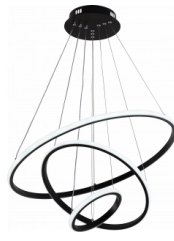

OPTONICA

LED Pendelleuchte CCT 78W Schwarz Dimmbar + Fernbedienung

Leistung **Lichtfarbe**

• 78W

CCT

Stamps

Technische Spezifikation

Katalognummer	19005
Brand	Optonica
Product Code	PD78-A3
Power	78W
Energy Consumption	78 kwh/1000h
Input voltage	AC220-240V
Flux	4480lm
FLUX per watt	57 lm/W
IP	20
Dimmable	Yes
Correlated Color Temperature	3000K-6000K
Light Color	CCT
EAN Code	3801057190051
Energy Efficiency Label	G

Beam angle	180°
On/Off Cycles	25 000x
Instant On	0.1s
Material	Iron + Silicone
Operating Frequency	50-60 Hz
Temperature	-20°C / +40°C
Ra ≥	80
Life span	25 000 Hours
Lumen maintenance at end of service life	70%
Size of product	Ø200,Ø400,Ø600x1000 mm
Items per pack	1
Items per box	5
Color Of The Shell	Black
Gross weight	3,470 kg
Net weight	2,250 kg
Warranty	2 Years