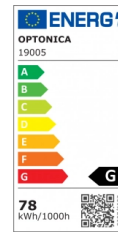

OPTONICA

LED Pendelleuchte CCT 78W Schwarz Dimmbar + Fernbedienung

Leistung **Lichtfarbe**

• 78W

CCT

Stamps

Technische Spezifikation

Katalognummer	19005
Brand	Optonica
Product Code	PD78-A3
Power	78W
Energy Consumption	78 kwh/1000h
Input voltage	AC220-240V
Flux	4480lm
FLUX per watt	57 lm/W
IP	20
Dimmable	Yes
Correlated Color Temperature	3000K-6000K
Light Color	CCT
EAN Code	3801057190051
Energy Efficiency Label	G

Beam angle	180°
On/Off Cycles	25 000x
Instant On	0.1s
Material	Iron + Silicone
Operating Frequency	50-60 Hz
Temperature	-20°C / +40°C
Ra ≥	80
Life span	25 000 Hours
Lumen maintenance at end of service life	70%
Size of product	Ø200,Ø400,Ø600x1000 mm
Items per pack	1
Items per box	5
Color Of The Shell	Black
Remote Control	Yes
Gross weight	3,470 kg
Net weight	2,250 kg
Warranty	2 Years