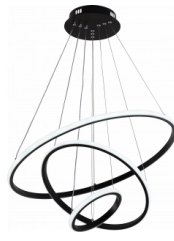

OPTONICA

LED Pendelleuchte CCT 78W Schwarz Dimmbar + Fernbedienung

Leistung **Lichtfarbe**

• 78W

CCT

Stamps

Technische Spezifikation

Katalognummer	19005
Brand	Optonica
Product Code	PD78-A3
Power	78W
Energy Consumption	78 kwh/1000h
Input voltage	AC220-240V
Flux	4480lm
FLUX per watt	57 lm/W
IP	20
Dimmable	Yes
Correlated Color Temperature	3000K-6000K
Light Color	CCT
EAN Code	3801057190051
Energy Efficiency Label	G

Beam angle	180°
On/Off Cycles	25 000x
Instant On	0.1s
Material	Iron + Silicone
Operating Frequency	50-60 Hz
Temperature	-20°C / +40°C
Ra ≥	80
Life span	25 000 Hours
Lumen maintenance at end of service life	70%
Size of product	Ø200,Ø400,Ø600x1000 mm
Items per pack	1
Items per box	5
Color Of The Shell	Black
Remote Control	Yes
Gross weight	3,470 kg
Net weight	2,250 kg
Warranty	2 Years