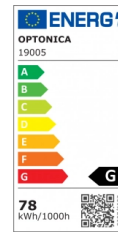

OPTONICA

LED Pendelleuchte CCT 78W Schwarz Dimmbar + Fernbedienung

Leistung **Lichtfarbe**

• 78W

CCT

Stamps

Technische Spezifikation

Katalognummer	19005
Brand	Optonica
Product Code	PD78-A3
Power	78W
Energy Consumption	78 kwh/1000h
Input voltage	AC220-240V
Flux	4480lm
FLUX per watt	57 lm/W
IP	20
Dimmable	Yes
Correlated Color Temperature	3000K-6000K
Light Color	CCT
EAN Code	3801057190051
Energy Efficiency Label	G

Beam angle	180°
On/Off Cycles	25 000x
Instant On	0.1s
Material	Iron + Silicone
Operating Frequency	50-60 Hz
Temperature	-20°C / +40°C
Ra ≥	80
Life span	25 000 Hours
Lumen maintenance at end of service life	70%
Size of product	Ø200,Ø400,Ø600x1000 mm
Items per pack	1
Items per box	5
Color Of The Shell	Black
Gross weight	3,470 kg
Net weight	2,250 kg
Warranty	2 Years