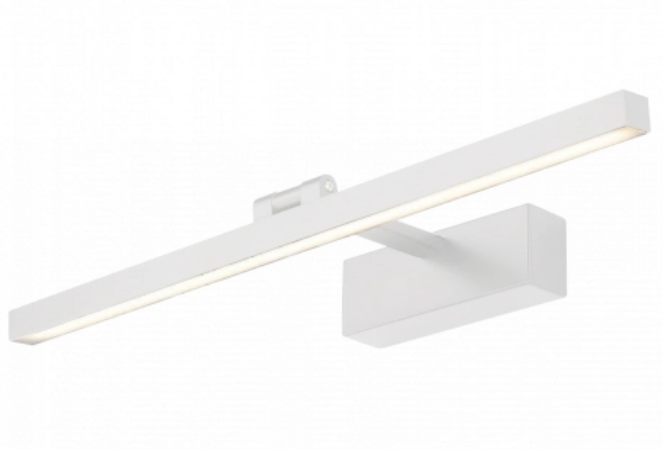

OPTONICA

LED

Spiegel/Wandleuchte
14W - Weißes
Gehäuse

Leistung **Lichtfarbe**

• 14W

Warmweiß

Stamps

Technische Spezifikation

Katalognummer	7552
Brand	Optonica
Product Code	WL15-A1
Power	14W
Energy Consumption	14 kWh/1000h
Input voltage	AC220-240V
Flux	910 lm
FLUX per watt	65lm/W
IP	20
Dimmable	No
Correlated Color Temperature	3000K
Light Color	Warmweiß
Wattage Equivalent	71W
EAN Code	3800156675520

Energy Efficiency Label	G
Beam angle	120°
On/Off Cycles	25 000x
Instant On	0.1s
Material	Aluminium
Operating Frequency	50-60 Hz
Temperature	-20°C / +40°C
Ra ≥	80
Life span	25 000 Hours
Body Color	White
Mount Type	Wall Installation
Lumen maintenance at end of service life	70%
Size of product	595mm
Size of package	618x220x60mm
Items per pack	1
Items per box	10
Gross weight	0,760 kg
Net weight	0,555 kg