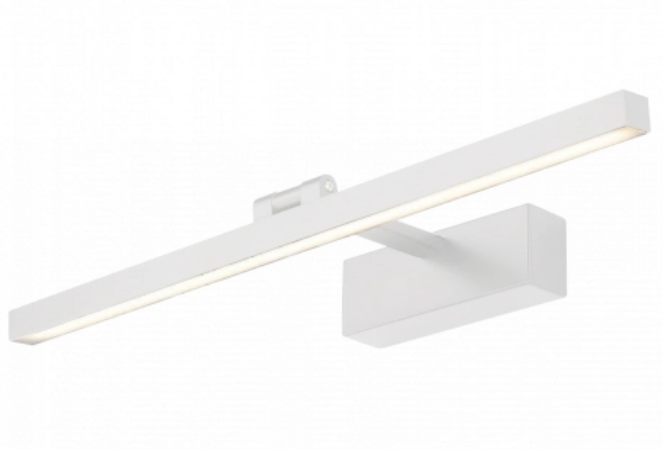

OPTONICA

LED

Spiegel/Wandleuchte

14W - Weißes

Gehäuse

Leistung Lichtfarbe

• 14W

Warmweiß

Stamps

Technische Spezifikation

Katalognummer	7552
Brand	Optonica
Product Code	WL15-A1
Power	14W
Energy Consumption	14 kWh/1000h
Input voltage	AC220-240V
Flux	910 lm
FLUX per watt	65lm/W
IP	20
Dimmable	No
Correlated Color Temperature	3000K
Light Color	Warmweiß
Wattage Equivalent	71W
EAN Code	3800156675520

Energy Efficiency Label	G
Beam angle	120°
On/Off Cycles	25 000x
Instant On	0.1s
Material	Aluminium
Operating Frequency	50-60 Hz
Temperature	-20°C / +40°C
Ra ≥	80
Life span	25 000 Hours
Body Color	White
Mount Type	Wall Installation
Lumen maintenance at end of service life	70%
Size of product	595mm
Size of package	618x220x60mm
Items per pack	1
Items per box	10
Gross weight	0,760 kg
Net weight	0,555 kg