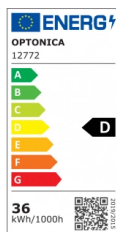

OPTONICA

LED Backlit панел 36W 60x60 с драйвер

Мощност

- 36W

Цвят на светлината

Неутрална
светлина

Stamps

Техническа Спецификация

Каталожен Номер	12772
Brand	Optonica
Product Code	DL36-A7
Power	36W
Energy Consumption	36 kWh/1000h
Input voltage	AC220-240V
Flux	4320 lm
FLUX per watt	120lm/W
IP	20
Dimmable	No
Correlated Color Temperature	4000K
Light Color	Неутрална светлина
Wattage Equivalent	313W
EAN Code	3801057127729

Energy Efficiency Label	D
Beam angle	120°
On/Off Cycles	25 000x
Instant On	0.1s
Material	Aluminium
Operating Frequency	50-60 Hz
Temperature	-20°C / +40°C
Ra ≥	80
Life span	25 000 Hours
Body Color	White
Lumen maintenance at end of service life	70%
Size of product	595x595x30mm
Size of package	615x360x615mm
Items per box	10
Warranty	2 Years