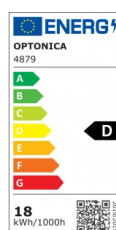

OPTONICA

LED-Streifen 2835 24V 18W/M 238LED/M

Leistung **Lichtfarbe**

• 18W/m

Warmweiß

Stamps

Technische Spezifikation

Katalognummer	4879
Brand	Optonica
Product Code	ST2835-A3
Power	18W/m
Energy Consumption	18 kWh/1000h
Input voltage	DC24V
Flux	2340 lm/m
IP	20
Dimmable	Yes
Correlated Color Temperature	3000K
Light Color	Warmweiß
EAN Code	3800156648791
Energy Efficiency Label	D
Beam angle	120°
On/Off Cycles	25 000x
Instant On	0.1s

Material	Flex PCB
Operating Frequency	50-60 Hz
Life span	25 000 Hours
LED Type	SMD
Roll	5 m
Lumen maintenance at end of service life	70%
Size of product	8x2 mm
Operating Temperature	-20°C/+40°C
Warranty	2 Years