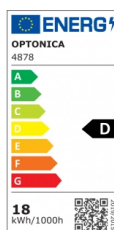

OPTONICA

LED-Streifen 2835 24V 18W/M 238LED/M

Leistung **Lichtfarbe**

• 18W/m

Neutralweiß

Stamps

Technische Spezifikation

Katalognummer	4878
Brand	Optonica
Product Code	ST2835-A3
Power	18W/m
Energy Consumption	18 kWh/1000h
Input voltage	DC24V
Flux	2340 lm/m
IP	20
Dimmable	Yes
Correlated Color Temperature	4000K
Light Color	Neutralweiß
EAN Code	3800156648784
Energy Efficiency Label	D
Beam angle	120°
On/Off Cycles	25 000x
Instant On	0.1s

Material	Flex PCB
Operating Frequency	50-60 Hz
Life span	25 000 Hours
LED Type	SMD
Roll	5 m
Lumen maintenance at end of service life	70%
Size of product	8x2 mm
Operating Temperature	-20°C/+40°C
Warranty	2 Years