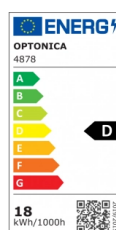

OPTONICA

LED-Streifen 2835 24V 18W/M 238LED/M

Leistung **Lichtfarbe**

• 18W/m

Neutralweiß

Stamps

Technische Spezifikation

Katalognummer	4878
Brand	Optonica
Product Code	ST2835-A3
Power	18W/m
Energy Consumption	18 kWh/1000h
Input voltage	DC24V
Flux	2340 lm/m
IP	20
Dimmable	Yes
Correlated Color Temperature	4000K
Light Color	Neutralweiß
EAN Code	3800156648784
Energy Efficiency Label	D
Beam angle	120°
On/Off Cycles	25 000x
Instant On	0.1s

Material	Flex PCB
Operating Frequency	50-60 Hz
Life span	25 000 Hours
LED Type	SMD
Roll	5 m
Lumen maintenance at end of service life	70%
Size of product	8x2 mm
Operating Temperature	-20°C/+40°C
Warranty	2 Years