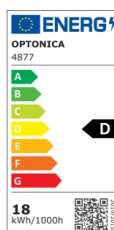

OPTONICA

LED-Streifen 2835
24V 18W/M
238LED/M

Leistung **Lichtfarbe**

- 18W/m  Kaltweiß

Stamps

Technische Spezifikation

Katalognummer	4877
Brand	Optonica
Product Code	ST2835-A3
Power	18W/m
Energy Consumption	18 kWh/1000h
Input voltage	DC24V
Flux	2340 lm/m
IP	20
Dimmable	Yes
Correlated Color Temperature	6000K
Light Color	Kaltweiß
EAN Code	3800156648777
Energy Efficiency Label	D
Beam angle	120°
On/Off Cycles	25 000x
Instant On	0.1s

Material	Flex PCB
Operating Frequency	50-60 Hz
Life span	25 000 Hours
LED Type	SMD
Roll	5 m
Lumen maintenance at end of service life	70%
Size of product	8x2 mm
Operating Temperature	-20°C/+40°C
Warranty	2 Years