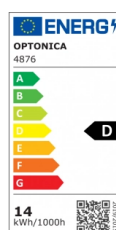

OPTONICA

LED-Streifen 2835 24V 14W/M 182LED/M

Leistung **Lichtfarbe**

• 14W/m

Warmweiß

Stamps

Technische Spezifikation

Katalognummer	4876
Brand	Optonica
Product Code	ST2835-A3
Power	14W/m
Energy Consumption	14 kWh/1000h
Input voltage	DC24V
Flux	1820 lm/m
IP	20
Dimmable	Yes
Correlated Color Temperature	3000K
Light Color	Warmweiß
EAN Code	3800156648760
Energy Efficiency Label	D
Beam angle	120°
On/Off Cycles	25 000x
Instant On	0.1s

Material	Flex PCB
Operating Frequency	50-60 Hz
Life span	25 000 Hours
LED Type	SMD
Roll	5 m
Lumen maintenance at end of service life	70%
Size of product	8x2 mm
Operating Temperature	-20°C/+40°C
Warranty	2 Years