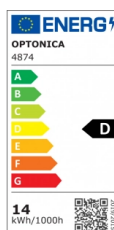

OPTONICA

LED-Streifen 2835 24V 14W/M 182LED/M

Leistung **Lichtfarbe**

• 14W/m

Kaltweiß

Stamps

Technische Spezifikation

Katalognummer	4874
Brand	Optonica
Product Code	ST2835-A3
Power	14W/m
Energy Consumption	14 kWh/1000h
Input voltage	DC24V
Flux	1820 lm/m
IP	20
Dimmable	Yes
Correlated Color Temperature	6000K
Light Color	Kaltweiß
EAN Code	3800156648746
Energy Efficiency Label	D
Beam angle	120°
On/Off Cycles	25 000x
Instant On	0.1s

Material	Flex PCB
Operating Frequency	50-60 Hz
Life span	25 000 Hours
LED Type	SMD
Roll	5 m
Lumen maintenance at end of service life	70%
Size of product	8x2 mm
Operating Temperature	-20°C/+40°C
Warranty	2 Years