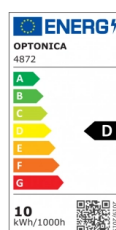

OPTONICA

LED-Streifen 2835 24V 10W/M 126LED/M

Leistung   **Lichtfarbe**

- 10W/m

Neutralweiß

Stamps