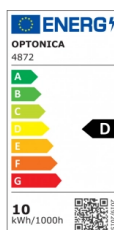

OPTONICA

LED-Streifen 2835 24V 10W/M 126LED/M

Leistung **Lichtfarbe**

• 10W/m

Neutralweiß

Stamps

Technische Spezifikation

Katalognummer	4872
Brand	Optonica
Product Code	ST2835-A3
Power	10W/m
Energy Consumption	10 kWh/1000h
Input voltage	DC24V
Flux	1300 lm/m
IP	20
Dimmable	Yes
Correlated Color Temperature	4000K
Light Color	Neutralweiß
EAN Code	3800156648722
Energy Efficiency Label	D
Beam angle	120°
On/Off Cycles	25 000x
Instant On	0.1s

Material	Flex PCB
Operating Frequency	50-60 Hz
Life span	25 000 Hours
LED Type	SMD
Roll	5 m
Lumen maintenance at end of service life	70%
Size of product	8x2 mm
Operating Temperature	-20°C/+40°C
Warranty	2 Years