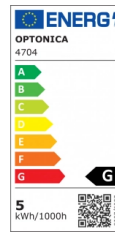

OPTONICA

LED-Streifen 2835 Nicht Wasserdicht Professionelle Ausgabe

Lichtfarbe

Rot

Stamps

Technische Spezifikation

Katalognummer	4704
Brand	Optonica
Product Code	ST2835-A1
Energy Consumption	4.8/m kWh/1000h
Input voltage	DC12V
Flux	300 lm/m
FLUX per watt	300lm/W
IP	20
Dimmable	Yes
Light Color	Rot
EAN Code	3800156647046
Energy Efficiency Label	G
Beam angle	120°
Power Factor	0.5

On/Off Cycles	25 000x
Instant On	0.2s
Material	Flex PCB
Operating Frequency	50-60 Hz
Temperature	-20°C / +40°C
Ra ≥	80
Life span	25 000 Hours
LED Type	SMD
LEDs/m	60
Roll	5 m
Lumen maintenance at end of service life	70%
Size of product	8 x 3mm
Width	8 mm
Gross weight	0,043 kg
Net weight	0,005 kg
Warranty	2 Years